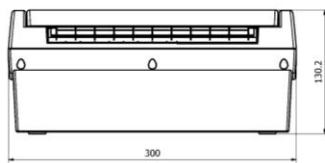

Easy and full access to the scanning track makes the routine maintenance and cleaning of the scanner very easy and user friendly.

Hardware

SPECIFICATIONS

Type:	Desktop Image Scanner	Greyscale	24vbit color, 256-Level, 16-Level
Unit name:	SX-435CH	Interface	High-Speed USB 2.0, USB 1.1
Scan Size	A4 Single Contact Image Sensing	Scanning Speed	Max. 530mm/sec at B/W, 256 Gray
Paper path	Straight Through	Power	24DC / 2.7A
Scanning Size	210mm(w) x 297mm(h)	MTBF	Approx. 50,000 hours (CIS only)
Paper Thickness	0.1mm ~ 0.2mm	Weight	1.6 Kg
Scanning Element	Contact Image Sensor (CIS)	Dimensions(HxWxD)	
Scanning Resolution	200dpi	With Stacker:	150mm X 300mm X 330mm (With Stacker)
Scanning	Simplex: Color, Grayscale, Black and White	Without Stacker:	150mm X 300mm X 150mm (Without Stacker)