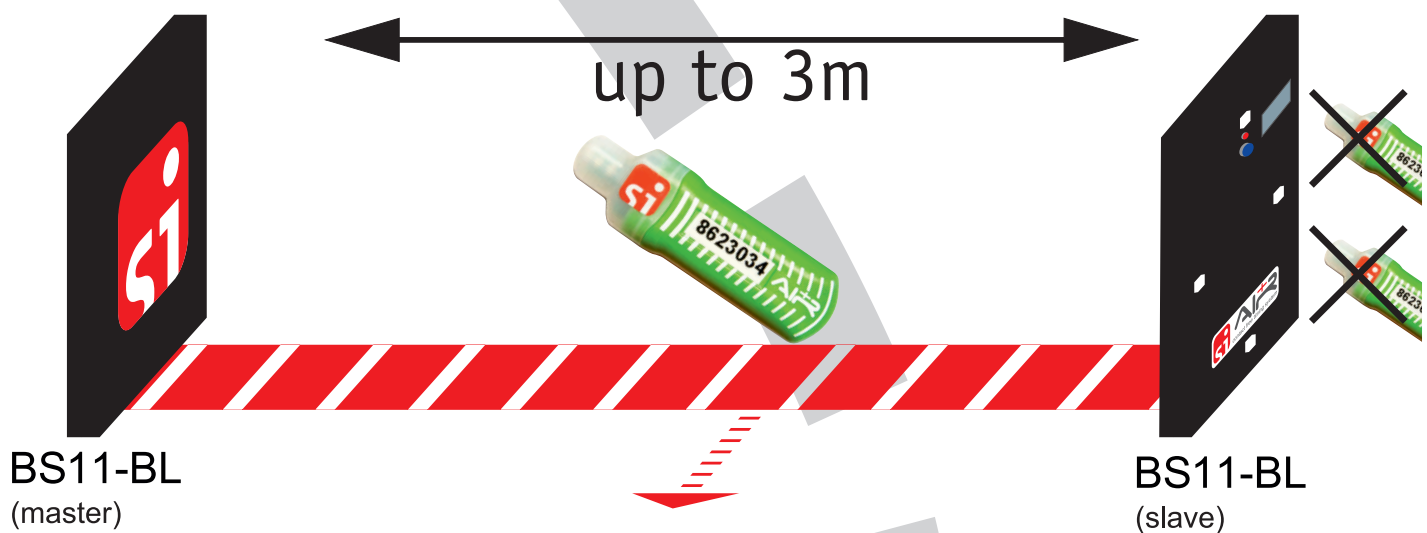

### BC-Control I

BS11-BL

up to 3m

In Punching mode  
SIAC records  
time immediately  
when entering  
stations active area.

### BC-Control II

BS11-BS

180 cm

## BS 11 BL Gate mode

In Gate mode SIAC records time only between the 2 stations BS11 BL (no time will be recorded outside)