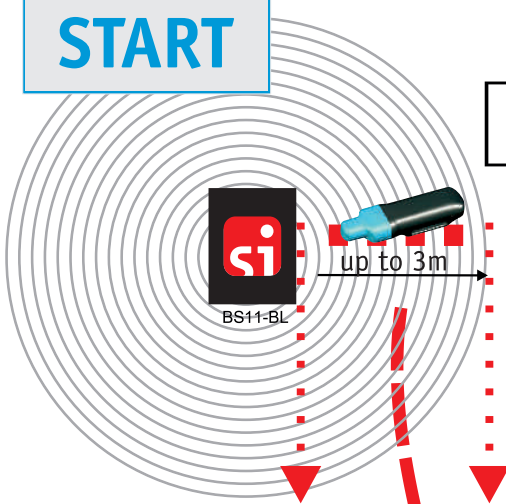

**START**

**Timing mode**

**Punching mode**

**BC-Control I**

**BC-Control II**

**Punching mode**

**Finish**

**BS 11 BL Gate mode**

## BS 11 BL Timing mode

### BC-Control I

BS11-BL

In Timing mode  
SIAC records time  
when the signal is  
strongest.

(it acts like a  
virtual start / finish line)

### BC-Control I

BS11-BL

up to 3m

In Punching mode  
SIAC records  
time immediately  
when entering  
stations active area.