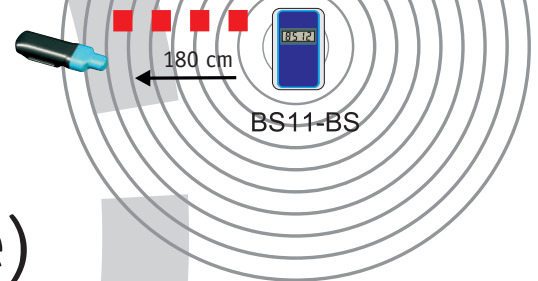

BS 11 BL Timing mode

BC-Control I

BS11-BL

In Timing mode
SIAC records time
when the signal is
strongest.

(it acts like a
virtual start / finish line)

BC-Control II

BS11-BS

www.sportident.com