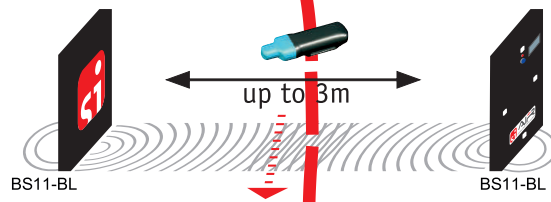

**START**

**Timing mode**

**Punching mode**

**BC-Control I**

**BC-Control II**

**Punching mode**

**Finish**

**BS 11 BL Gate mode**

## BS 11 BL Timing mode

### BC-Control I

BS11-BL

In Timing mode  
SIAC records time  
when the signal is  
strongest.

(it acts like a  
virtual start / finish line)

### BC-Control I

BS11-BL

up to 3m

In Punching mode  
SIAC records  
time immediately  
when entering  
stations active area.