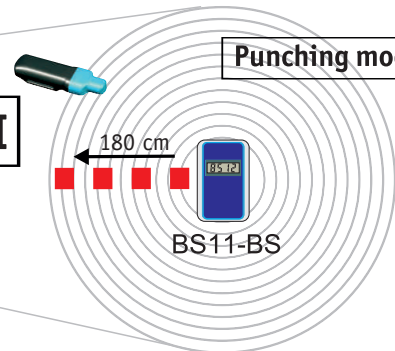

**START**

**Timing mode**

**Punching mode**

**BC-Control I**

**BC-Control II**

**Punching mode**

**Finish**

**BS 11 BL Gate mode**

## BS 11 BL Timing mode

### BC-Control I

BS11-BL

In Timing mode  
SIAC records time  
when the signal is  
strongest.

(it acts like a  
virtual start / finish line)

### BC-Control I

BS11-BL

up to 3m

In Punching mode  
SIAC records  
time immediately  
when entering  
stations active area.