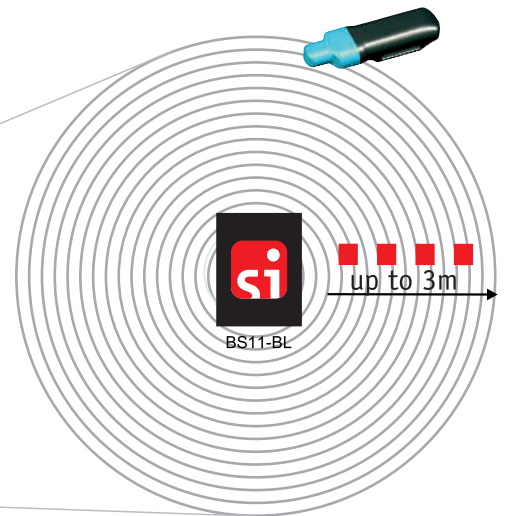

**START**

**Timing mode**

**Punching mode**

**BC-Control I**

**BC-Control II**

**Punching mode**

**Finish**

**BS 11 BL Gate mode**

## BS 11 BL Timing mode

### BC-Control I

BS11-BL

In Timing mode  
SIAC records time  
when the signal is  
strongest.

(it acts like a  
virtual start / finish line)

### BC-Control I

BS11-BL

up to 3m

In Punching mode  
SIAC records  
time immediately  
when entering  
stations active area.